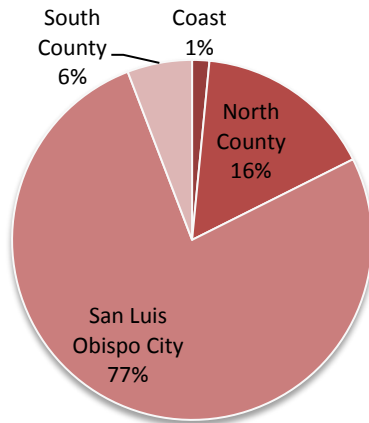

Industry Cluster Snapshot

Knowledge and Innovation

San Luis Obispo County – Quarter 2 - April 2016

Total Jobs SLO County	1 year % Change (2014-2015)	5 year % Change (2010-2015)	Projected % Change (2010-2020)	Avg Earnings Per Job
14,510	+3.6%	+24.9%	+50.6%	$42,510
+120 jobs from Q1	510 jobs	2,892 jobs	5,878 jobs	
Total Jobs by SLO County sub-region	Coastal	North County	San Luis Obispo City	South County
	224 jobs	2,330 jobs	11,105 jobs	844 jobs

Jobs by Sub-Region