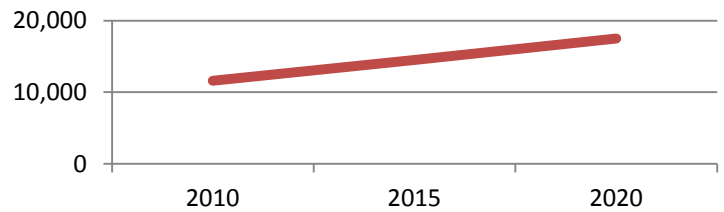

## Knowledge and Innovation

San Luis Obispo County – Quarter 2 - April 2016

Total Jobs SLO County	1 year % Change (2014-2015)	5 year % Change (2010-2015)	Projected % Change (2010-2020)	Avg Earnings Per Job
<b>14,510</b>	<b>+3.6%</b>	<b>+24.9%</b>	<b>+50.6%</b>	<b>\$42,510</b>
+120 jobs from Q1	510 jobs	2,892 jobs	5,878 jobs	
Total Jobs by SLO County sub-region	Coastal	North County	San Luis Obispo City	South County
	<b>224 jobs</b>	<b>2,330 jobs</b>	<b>11,105 jobs</b>	<b>844 jobs</b>

### Cluster Job Growth