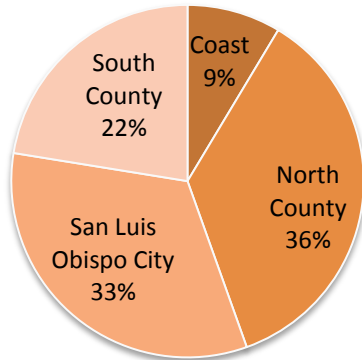

Industry Cluster Snapshot

Building, Design and Construction

San Luis Obispo County – Quarter 1 - March 2016

Total Jobs SLO County	1 year % Change (2014-2015)	5 year % Change (2010-2015)	Projected % Change (2010-2020)	Avg Earnings Per Job
10,033	+9.0% 825 jobs	+39.5% 2,841 jobs	+45.6% 3,279 jobs	$52,245
Total Jobs by SLO County sub-region	Coastal	North County	San Luis Obispo City	South County
	863 jobs	3,602 jobs	3,309 jobs	2,250 jobs

Jobs by Sub-Region