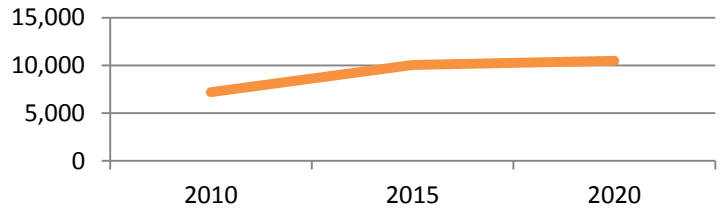

Industry Cluster Snapshot

Building, Design and Construction

San Luis Obispo County – Quarter 1 - March 2016

Total Jobs SLO County	1 year % Change (2014-2015)	5 year % Change (2010-2015)	Projected % Change (2010-2020)	Avg Earnings Per Job
10,033	+9.0% 825 jobs	+39.5% 2,841 jobs	+45.6% 3,279 jobs	\$52,245
Total Jobs by SLO County sub-region	Coastal	North County	San Luis Obispo City	South County
	863 jobs	3,602 jobs	3,309 jobs	2,250 jobs

Jobs by Sub-Region

Cluster Job Growth

Vision of the Building, Design and Construction Cluster

To create head of household jobs and housing designed for personal enjoyment, create a sense of place and demonstrate the efficient use of resources.