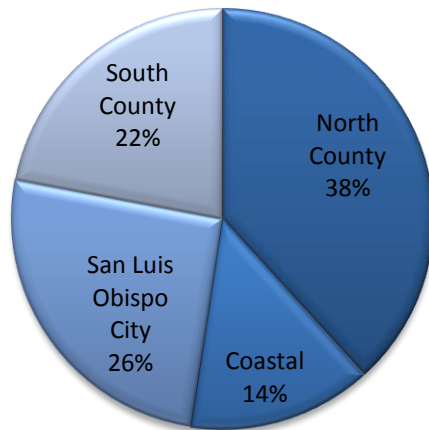

Uniquely SLO County Cluster

San Luis Obispo County - Quarter 4 – 2014 Data Source: EMSI 2014.4 – Employees

Total Jobs SLO County

21,110

% Change (2009-2014)

+17.2%

Average Earnings Per Job (2014)

$27,456

Total Jobs by Region¹	
Coastal	3,052
North County	8,289
San Luis Obispo City	5,538
South County	4,765

Largest Regional Uniquely SLO Businesses
Boutique Hotel Collection, Inc
American Eagle Airlines
Marie Callender's No. 134
SRI International
State of California - Dept of Forestry

Top Industries in Cluster		
Full Service Restaurants Industry	6,308 Jobs	Employee Annual Average Earnings $21,572
Hotels (except Casino Hotels) and Motels	3,620 Jobs	Employee Annual Average Earnings $24,282

Total Jobs by Region