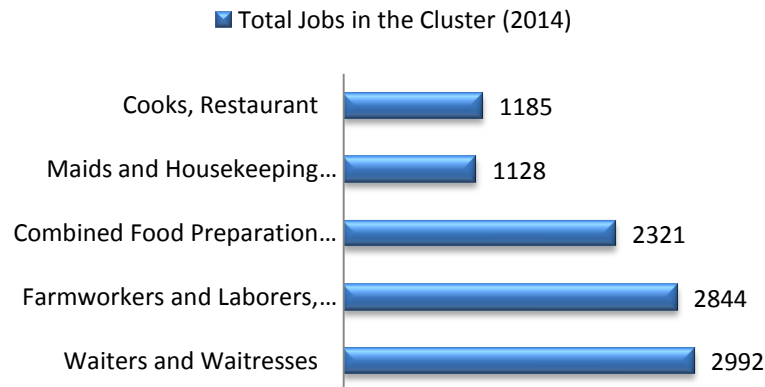

Occupations Employed in the Uniquely SLO County Cluster (2014)

Uniquely SLO County²	
Wine and Agriculture	
111000 Crop Production	115111 Cotton Ginning
113110 Timber Tract Op...	115112 Soil Preparation...
113210 Forest Nurseries..	115113 Crop Harvesting...
113310 Logging	115114 Postharvest Crop.
114111 Finfish Fishing	115115 Farm labor Contr.
114112 Shellfish Fishing	115116 Farm Mangmt...
114119 Marine Fishing	115210 Support Activitie
114210 Hunting/Trapping	115310 Support Activities
Recreation and Accommodations	
312120 Breweries	711510 Independent Art..
312130 Wineries	712130 Zoos & Botanical..
481111 Scheduled air...	713110 Amusement & ...
481211 Nonscheduled air	713120 Amusement Arca.
481212 Nonscheduled air	713210 Casinos
481219 Other Nonsched..	713290 Other Gambling
487210 Scenic & Sight...	713910 Golf Courses
532292 Recreational Rent	713990 All other Amuse..
711110 Theater Comp...	721110 Hotels & Motels
711120 Dance Companies	721120 Casino Hotels
711130 Musical Groups &	721191 Bed-n-Breakfast
711190 Other Performing	722320 Caterers
711211 Sports Teams &	722330 Mobile Food Serv
711212 Racetracks	722410 Drinking Places
711219 Other Spectator...	722511 Full-Service Rest
711310 Promoters of ...	722513 Limited-Service R
711320 Promoters of ...	722514 Cafeteria, Grill etc
722515 Snack and Nonalcoholic Beverage Bar	

Courtesy of Workforce Investment Board of San Luis Obispo County

A proud partner of America's JobCenter of California™

¹ Regions are defined by zip code as follows: Coastal-93402, 93412, 93428, 93430, 93435, 93442, 93443, and 93452. North County-93422, 93423, 93432, 93446, 93447, 93451, 93453, 93461, and 93465. SLO City-93401, 93403, 93405, 93406, 93407, 93408, 93409, and 93410. South County-93420, 93421, 93433, 93444, 93445, 93448, 93449, 93475, and 93483

² The Uniquely SLO Cluster analyzed in this snapshot closely followed those identified in previous countywide reports, however in some cases, relevant industries were added to established clusters and cluster definitions were refined to utilize North American Industry Classification System (NAICS) demarcation at the 4-digit or 6-digit level.