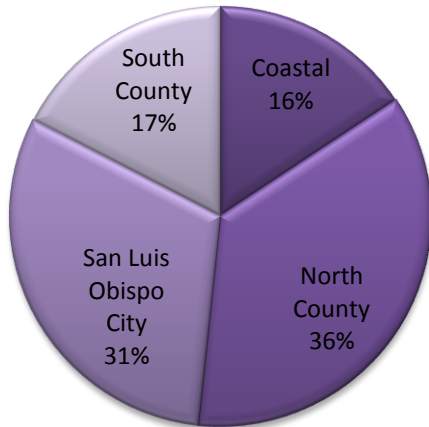

Specialized Manufacturing Cluster

San Luis Obispo County - Quarter 4 – 2014 Data Source: EMSI 2014.4 – Employees

Total Jobs SLO County

4,142

% Change (2009-2014)

+22.8%

Average Earnings Per Job (2014)

$62,586

Total Jobs by Region¹	
Coastal	527
North County	1,212
San Luis Obispo City	1,040
South County	586

Largest Regional Specialized Manufacturers
Cal Poly Corporation
Specialty Silicon Fabricators
Joslyn Sunbank Company LLC
Knoxx Industries, LLC
Paris Precision Products

Top Industries in Cluster		
Residential Building Construction Industry	891 Jobs	Employee Annual Average Earnings $49,720
Other Electrical Equipment and Component Manufacturing	435 Jobs	Employee Annual Average Earnings $75,516

Total Jobs by Region