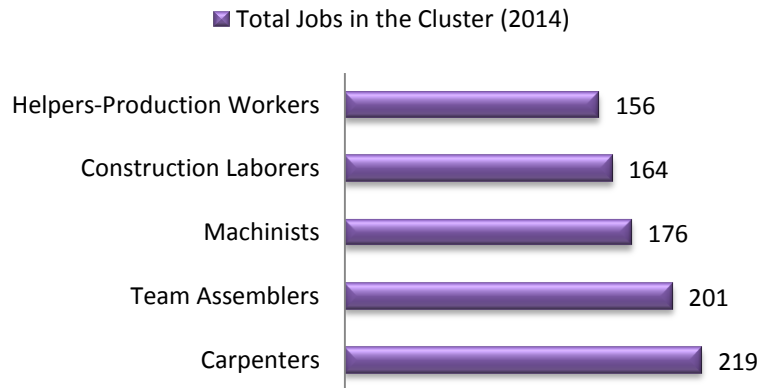

Occupations Employed in the Specialized Manufacturing Cluster (2014)

Specialized Manufacturing²	
Commodity Manufacturing	
3119 Other Food Manu...	3261 Plastic Product Man
3162 Footwear Manufa...	3262 Rubber Product Ma
3169 Other Leather and...	3271 Clay Product and ...
3255 Paint, Coating, and..	3273 Cement and Con...
3256 Soap, Cleaning Co...	3279 Other Nonmetallic...
3259 Other Chemical...	3311 Iron and Steel Mill...
Advanced Manufacturing	
3313 Alumina and Alumi..	3335 Metalworking Ma..
3251 Basic Chemical Man.	3336 Engine, Turbine, ...
3252 Resin, Synthetic Rub	3339 Other General...
3253 Pesticide, Fertilizer..	3342 Communications Eq.
3254 Pharmaceutical and.	3343 Audio and Video...
3272 Glass and Glass Pro..	3344 Semiconductor and
3322 Cutlery and Hand...	3345 Navigational, Mea.
3323 Architectural and St.	3351 Electric Lighting Equ
3324 Boiler, Tank, and...	3352 Household Appl...
3325 Hardware Manufa...	3353 Electrical Equip...
3326 Spring and Wire	3359 Other Electrical...
3327 Machine Shops; Tur.	3361 Motor Vehicle Man
3329 Other Fabricated ...	3363 Motor Vehicle Part..
3331 Agriculture, Const...	3364 Aerospace produc....
3332 Industrial Mach...	3365 Railroad Rolling St...
3333 Commercial and ...	3369 Other Transport...
3334 Ventilation, Heat...	3391 Medical Equipment.
3399 Other Miscellaneous Manufacturing	

Courtesy of Workforce Investment Board of San Luis Obispo County

A proud partner of America's JobCenter of California™

¹ Regions are defined by zip code as follows: Coastal-93402, 93412, 93428, 93430, 93435, 93442, 93443, and 93452. North County-93422, 93423, 93432, 93446, 93447, 93451, 93453, 93461, and 93465. SLO City-93401, 93403, 93405, 93406, 93407, 93408, 93409, and 93410. South County-93420, 93421, 93433, 93444, 93445, 93448, 93449, 93475, and 93483

² The Specialized Manufacturing Cluster analyzed in this snapshot closely followed those identified in previous countywide reports, however in some cases, relevant industries were added to established clusters and cluster definitions were refined to utilize North American Industry Classification System (NAICS) demarcation at the 4-digit or 6-digit level.