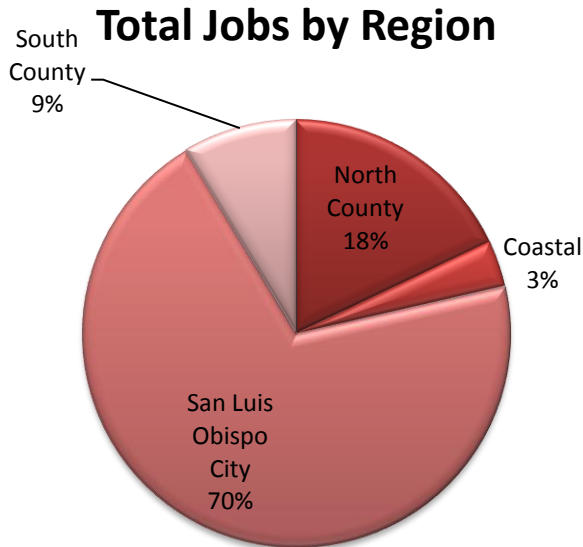

Knowledge and Innovation Services Cluster

San Luis Obispo County - Quarter 4 – 2014 Data Source: EMSI 2014.4 – Employees

Total Jobs SLO County

5,646

% Change (2009-2014)

+12.0%

Average Earnings Per Job (2014)

$43,442

Total Jobs by Region¹	
Coastal	196
North County	1,013
San Luis Obispo City	3,946
South County	484

Largest Regional K&I Businesses
Cuesta College
National Sales Services Inc
Options Family of Services Inc
Applied Technologies Associates
IQMS Inc.

Top Industries in Cluster		
Colleges, Universities, and Professional Schools Industry	1,950 Jobs	Employee Annual Average Earnings $10,364
Custom Computer Programming Services Industry	885 Jobs	Employee Annual Average Earnings $63,725