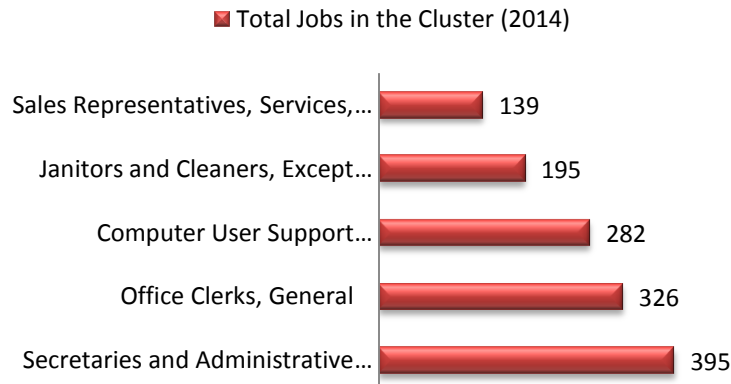

Occupations Employed in the Knowledge & Innovation Cluster (2014)

Knowledge and Innovation Industry Cluster²	
518210 Data Pros etc.	541820 Public Relation.
519130 Internet Pub etc.	541830 Media Buying...
541511 Cust Comp Prog.	541840 Media Represent.
541512 Computer System.	541850 Display Advertis...
541513 Computer Fac...	541860 Direct Mail Adver.
541519 Other Computer...	541870 Advertising Mat.
541611 Admin. Manage...	541890 Other Services...
541612 Human Resources.	541910 Marketing Res...
541613 Marketing Consul.	541921 Photography Stud.
541614 Process, Physical...	541922 Commercial Photo
541618 Other Manag...	541930 Translational & In.
541690 Other Scientific...	541940 Veterinary Service
541810 Advertising Agen...	541990 All Other Prof.
611310 Colleges, Universities, and Professional Schools	
Computer Software, hardware & Training	
323111 Commercial Grav...	454111 Electronic Shop...
323113 Commercial Scre...	454112 Electronic Auct...
334111 Electronic Comp...	511210 Software Publish.
334112 Computer Stor...	611420 Computer Train...
423430 Computer and ...	811212 Computer and ...
425110 Business to Business Electronic Markets	
Telecommunications	
517110 Wired Telecomm...	811213 Communication...
517410 Satellite Telecommunications	

Courtesy of Workforce Investment Board of San Luis Obispo County

A proud partner of America's JobCenter of California^{SM}

¹ Regions are defined by zip code as follows: Coastal-93402, 93412, 93428, 93430, 93435, 93442, 93443, and 93452. North County-93422, 93423, 93432, 93446, 93447, 93451, 93453, 93461, and 93465. SLO City-93401, 93403, 93405, 93406, 93407, 93408, 93409, and 93410. South County-93420, 93421, 93433, 93444, 93445, 93448, 93449, 93475, and 93483.

² The Knowledge & Innovation Cluster analyzed in this snapshot closely followed those identified in previous countywide reports, however in some cases, relevant industries were added to established clusters and cluster definitions were refined to utilize North American Industry Classification System (NAICS) demarcation at the 4-digit or 6-digit level.